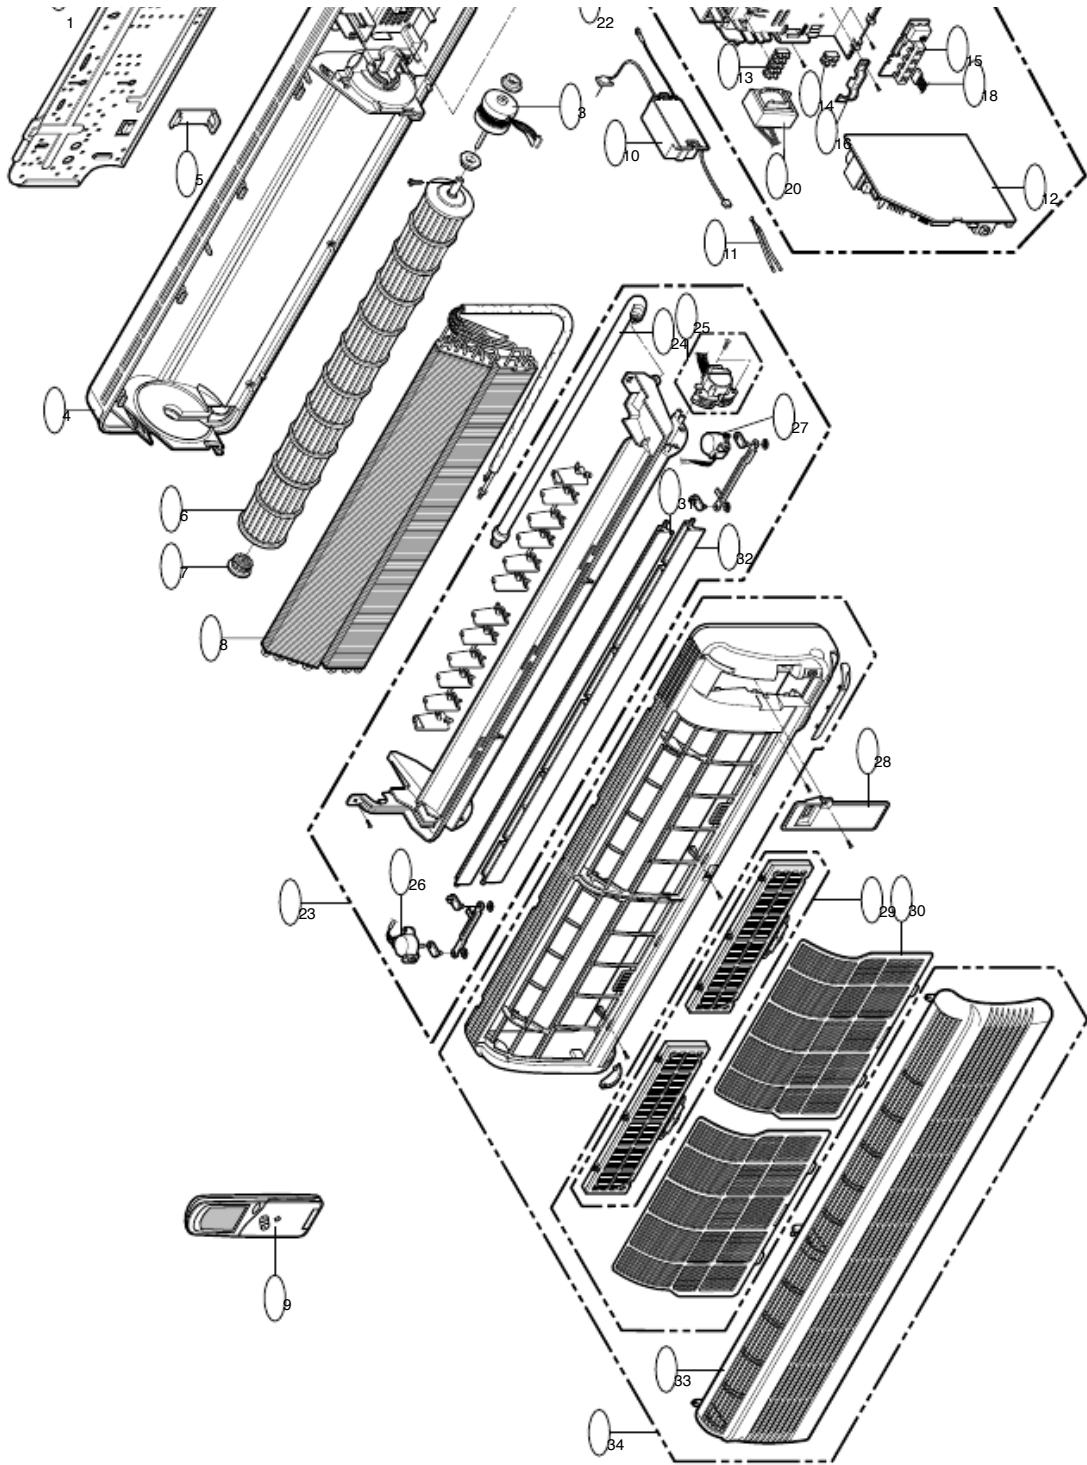

Exploded View & Replacement Parts List

1. Indoor Unit(18K models)

3828AR7190S

- 1 -

LS-D1862CD (Indoor Unit)

LOCATION NO.	No.	DESCRIPTION	PART No.	Q'TY	REMARKS
733010	1	PLATE ASSY, INSTALL	1H00843A	1	
149303	2	HOLDER TUBING	4930AR3309A	1	
346811	3	MOTOR ASSY, AC	4681AR2991B	1	
131410	4	CHASSIS ASSY	3141AR2393A	1	
	5	COVER TUBE	3H03652A	1	
359011	6	FAN ASSY, CROSS FLOW	5901AR2351E	1	
342800	7	BEARING	3H02821A	1	
354212	8	EVAPORATOR ASSY, FINAL	5421AR2464E	1	
W6711	9	REMOTE CONTROLLER ASSY	6711AR2664S	1	
			6711AR2853	-	
			6711AR2852	-	
266090	10	H.V ASSY	2Q01026C	-	
263230	11	THERMISTOR ASSY	6323AQ2333A	1	
268714	12	PWB(PCB) ASSY, MAIN	6871AQ2362C	1	
W6640	13	TERMINAL BLOCK	4H03048H	1	
W6640-1	14	TERMINAL BLOCK	4H03048K	1	
268712	15	PWB(PCB) ASSY, DISPLAY	6871AQ3029C	-	
			6871AQ3149A	1	
	16	CLAMP CORD	4H01051A	1	
			4H02958	-	
249940	17	CONTROL BOX, INDOOR	4994AR1513A	1	
268770	18	LEAD WIRE ASSY	6877AQ3207A	1	
261704	20	TRANSFORMER, POWER	6171AQ2147B	1	
264110	21	POWER CORD ASSY	3H02255Y	1	
			3H03462	-	
249951	22	CONTROL BOX ASSY, INDOOR	4781AR6040K	1	
135311	23	GRILLE ASSY, DISCHARGE	5009AR1176	-	
			5009AR1385B	1	
352150	24	HOSE ASSY DRAIN (INDOOR)	5250AR2044C	1	
	25	GEAR CASE ASSY	3H03716A	1	
146811	26	MOTOR ASSY, STEP	3H03710A	-	
146811-1	27	MOTOR ASSY, STEP	3H03169A	-	
	28	COVER	3H03289U	1	
152312	29	FILTER ASSY, A/C	2H02443J	-	
152311	30	FILTER ASSY	5231AR1143A	1	
159901	31	VANE HORIZONTAL	5990AR3298A	-	
			5990AR3544A	1	
159901-1	32	VANE HORIZONTAL	5990AR3297A	-	
			5990AR3583A	1	
135313	33	GRILLE ASSY, INLET	3530AR1129C	-	
			3530AR1319	-	
			5237AR1445B	1	
135312	34	GRILLE ASSY FRONT	3531AR1551	1	
			3531AR1552	-	
			3531AR1553B	1	